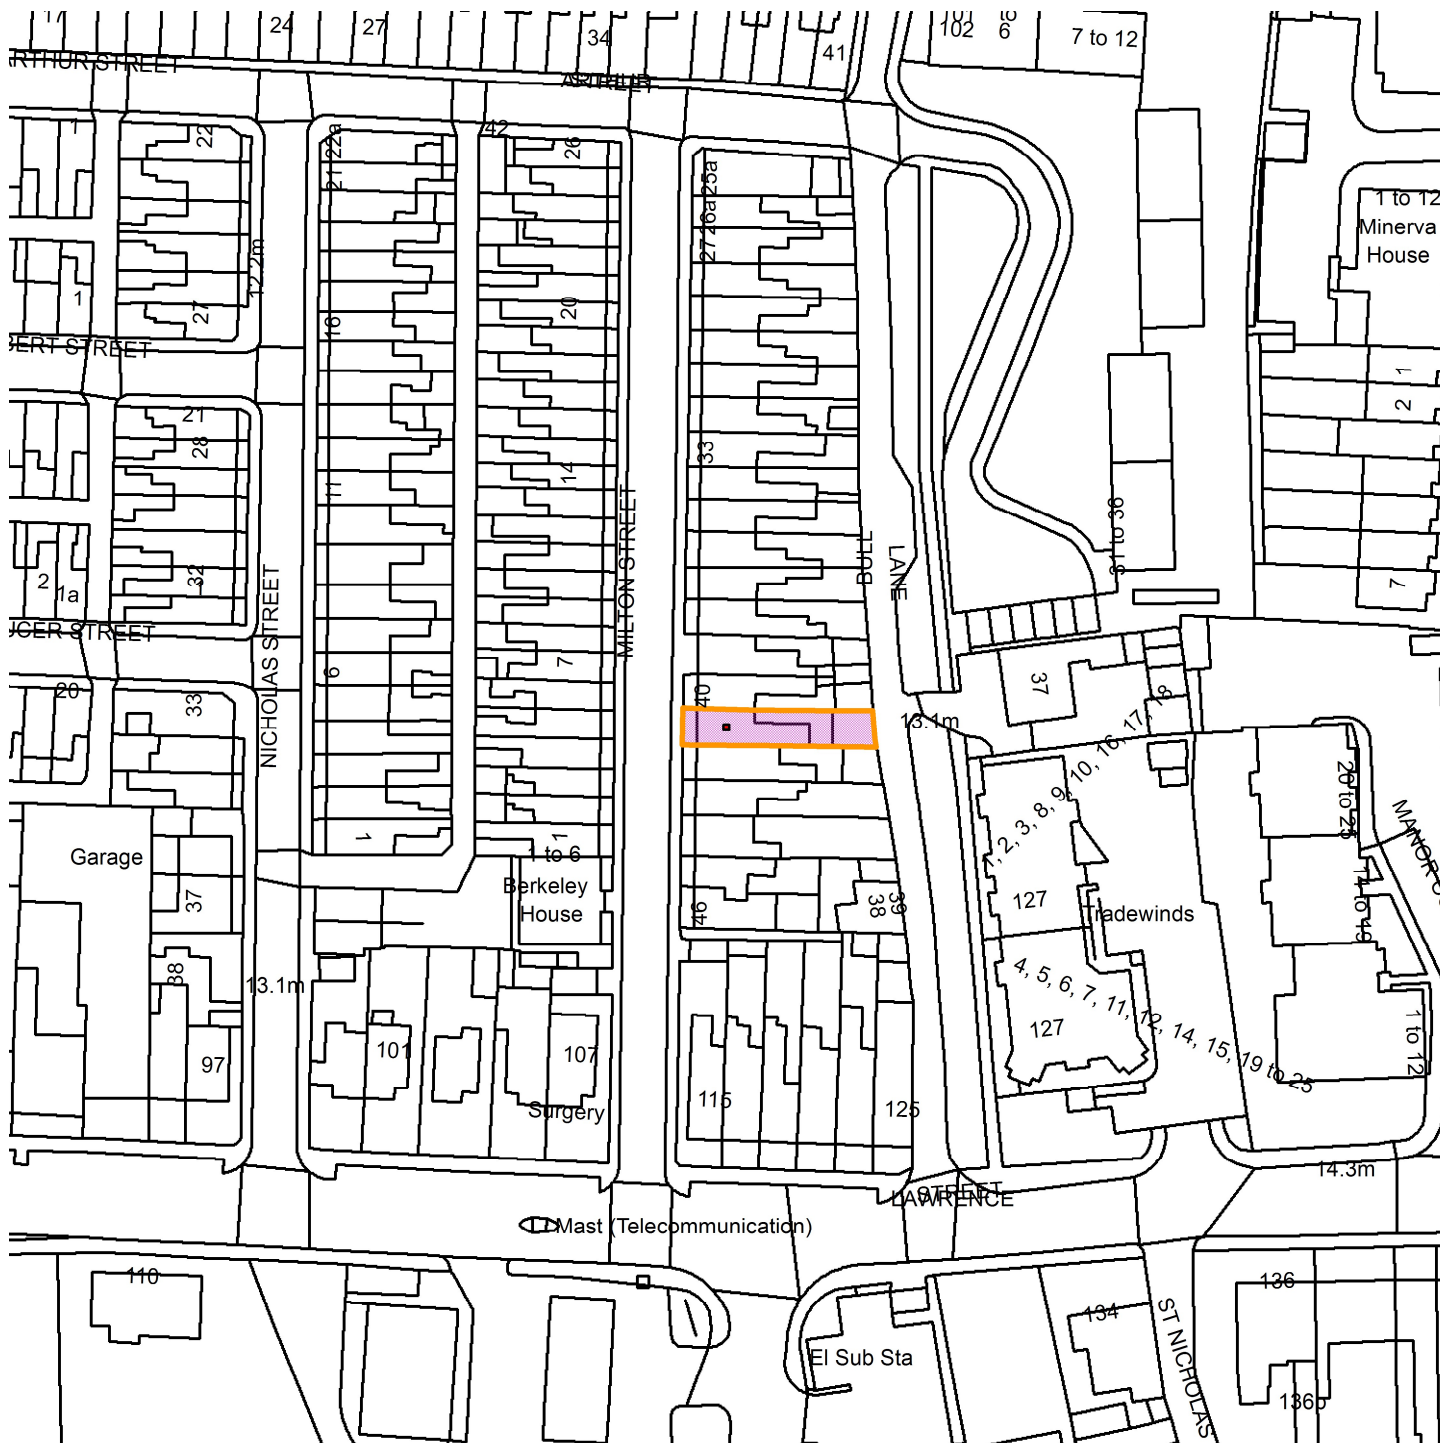

41 Milton Street, York YO10 3EP

22/01892/FUL

GIS by ESRI (UK)

Scale : 1:1030

Reproduced from the Ordnance Survey map with the permission of the Controller of Her Majesty's Stationery Office © Crown Copyright 2000.

Unauthorised reproduction infringes Crown Copyright and may lead to prosecution or civil proceedings.

Organisation	City of York Council
Department	Directorate of Place
Comments	Site Location Plan
Date	05 June 2023
SLA Number	Not Set